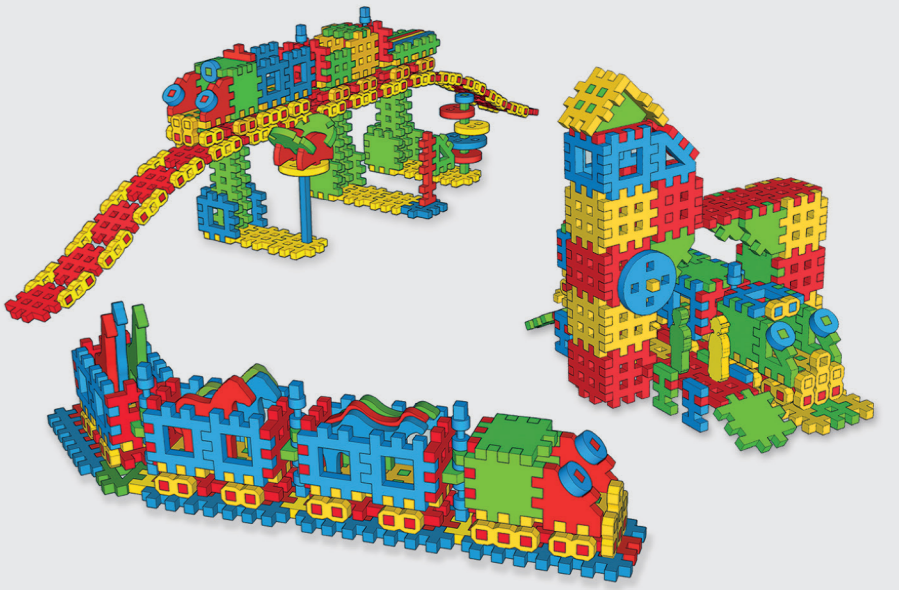

 x16
  x30

3

 x1
  x2
  x2
  x1
  x1
  x1

4

Marioinex[®]
 toy factory

DWORZEC KOLEJOWY /
 TRAIN STATION

klocki konstrukcyjne /
 construction blocks

x6 H x12 8 x10 0 x2

6 x8 7 x2 8 x2 9 x2

8 x8 8 x14 0 x2 H x16

10 x2 8 x2 7 x2 6 x4 | x2 | x2 | x2 | x2

11 x4 12 x8 13 x3 14 x1

10 x8 8 x7 6 x6 7 x1 8 x1

9 x6 8 x3 H x4 15 x2

7 x4 6 x1 16 x2 8 x1 8 x3

9 x8 8 x2 11 x2 H x4 15 x2