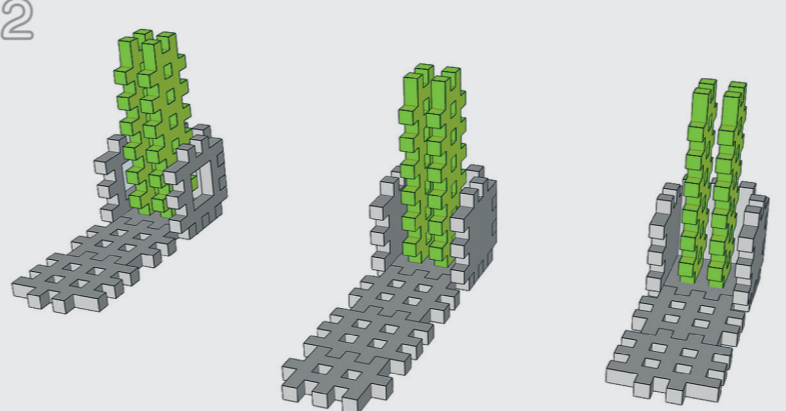

 x3
  x6
  x1
  x1

1

 x4
  x1
  x2
  x4
  x4
  x1

2

 x6
  x6
  x1

3

 x3
  x3
  x1
  x1
  x1
  x1

4

 x3
  x7
  x3
  x1
  x1
  x6

5

 x2
  x2
  x1
  x1
  x2

6

 x9
  x4
  x1
  x5

1

 x6

2

 x16
  x30

3

 x1
  x2
  x2
  x1
  x1
  x1

4

Marioinex[®]
 toy factory

DWORZEC KOLEJOWY /
 TRAIN STATION

klocki konstrukcyjne /
 construction blocks

x6 H x12 8 x10 0 x2

6 x8 7 x2 8 x2 9 x2

8 x8 8 x14 0 x2 H x16

10 x2 8 x2 7 x2 6 x4 | x2 | x2 | x2 | x2

11 x4 12 x8 13 x3 14 x1

10 x8 8 x7 6 x6 7 x1 8 x1

9 x6 8 x3 H x4 15 x2

7 x4 6 x1 16 x2 8 x1 8 x3

9 x8 8 x2 11 x2 H x4 15 x2