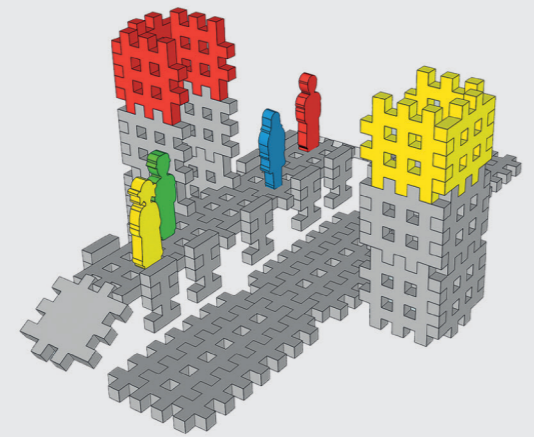

 x3
  x6
  x1
  x1

1

 x4
  x1
  x2
  x4
  x4
  x1

2

 x6
  x6
  x1

3

 x3
  x3
  x1
  x1
  x1
  x1

4

 x3
  x7
  x3
  x1
  x1
  x6

5

 x2
  x2
  x1
  x1
  x2

6

 x9
  x4
  x1
  x5

1

 x6

2

 x16
  x30

3

 x1
  x2
  x2
  x1
  x1
  x1

4

Marioinex[®]
 toy factory

DWORZEC KOLEJOWY /
 TRAIN STATION

klocki konstrukcyjne /
 construction blocks

x6 H x12 8 x10 0 x2

6 x8 7 x2 8 x2 9 x2

8 x8 8 x14 0 x2 H x16

10 x2 8 x2 7 x2 6 x4 | x2 | x2 | x2 | x2

11 x4 12 x8 13 x3 14 x1

10 x8 8 x7 6 x6 7 x1 8 x1

9 x6 8 x3 H x4 15 x2

7 x4 6 x1 16 x2 8 x1 8 x3

9 x8 8 x2 11 x2 H x4 15 x2