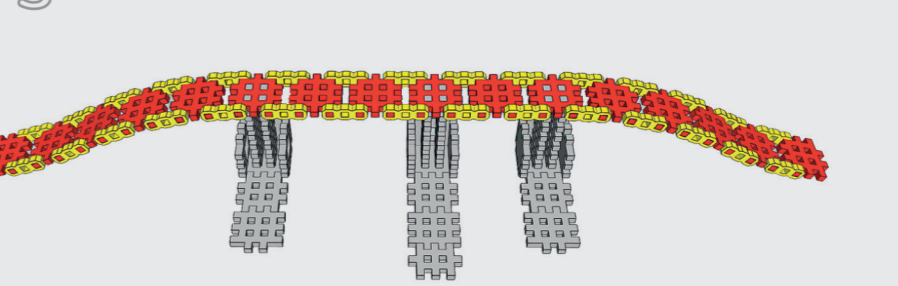

 x3
  x6
  x1
  x1

1

 x4
  x1
  x2
  x4
  x4
  x1

2

 x6
  x6
  x1

3

 x3
  x3
  x1
  x1
  x1
  x1

4

 x3
  x7
  x3
  x1
  x1
  x6

5

 x2
  x2
  x1
  x1
  x2

6

 x9
  x4
  x1
  x5

1

 x6

2

 x16
  x30

3

 x1
  x2
  x2
  x1
  x1
  x1

4

Marioinex[®]
 toy factory

DWORZEC KOLEJOWY /
 TRAIN STATION

klocki konstrukcyjne /
 construction blocks

x6 H x12 8 x10 0 x2

6 x8 7 x2 8 x2 9 x2

8 x8 8 x14 0 x2 H x16

10 x2 8 x2 7 x2 6 x4 | x2 | x2 | x2 | x2

11 x4 12 x8 13 x3 14 x1

10 x8 8 x7 6 x6 7 x1 8 x1

9 x6 8 x3 H x4 15 x2

7 x4 6 x1 16 x2 8 x1 8 x3

9 x8 8 x2 11 x2 H x4 15 x2