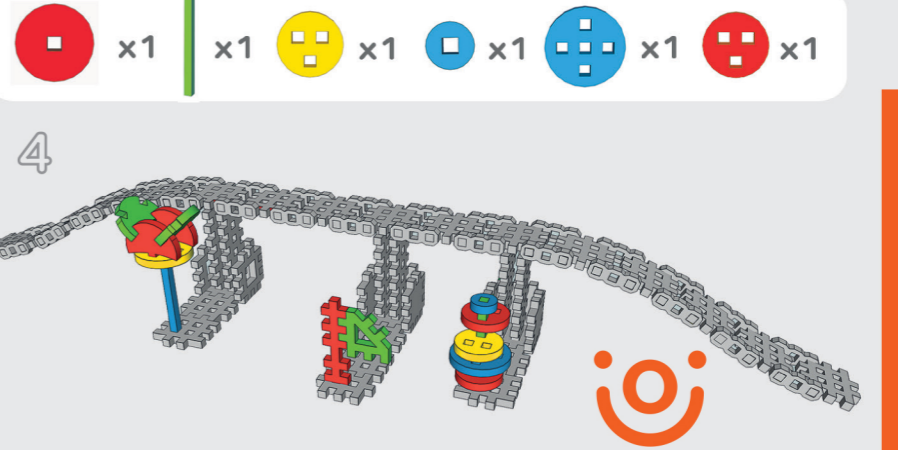

 x3
  x7
  x3
  x1
  x1
  x6

5

 x2
  x2
  x1
  x1
  x2

6

 x9
  x4
  x1
  x5

1

 x6

2

 x16
  x30

3

 x1
  x2
  x2
  x1
  x1
  x1

4

Marioinex[®]
 toy factory

DWORZEC KOLEJOWY /
 TRAIN STATION

klocki konstrukcyjne /
 construction blocks

x6 H x12 8 x10 0 x2

6 x8 7 x2 8 x2 9 x2

8 x8 8 x14 0 x2 H x16

10 x2 8 x2 7 x2 6 x4 | x2 | x2 | x2 | x2

11 x4 12 x8 13 x3 14 x1

10 x8 8 x7 6 x6 7 x1 8 x1

9 x6 8 x3 H x4 15 x2

7 x4 6 x1 16 x2 8 x1 8 x3

9 x8 8 x2 11 x2 H x4 15 x2