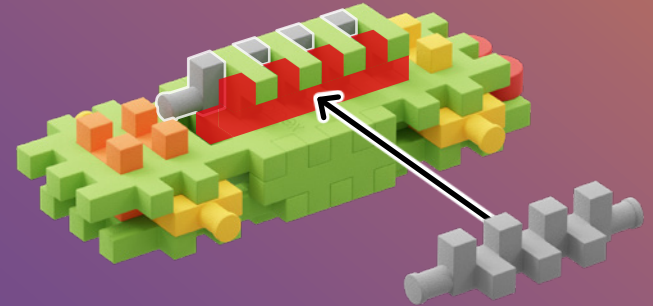

DAN

Operator śmieciarki
Recycling truck operator

BEN

Kierowca śmieciarki
Recycling truck driver

1

3

2

4

2x

1x

5

2x

7

4x

6

1x

8

9

2x 4x 2x 2x

A legend for assembly step 10. It lists the required parts: 2x green grid brick, 4x green H-shaped brick, 2x green circle, and 2x yellow circle.

10

2x

1x

11