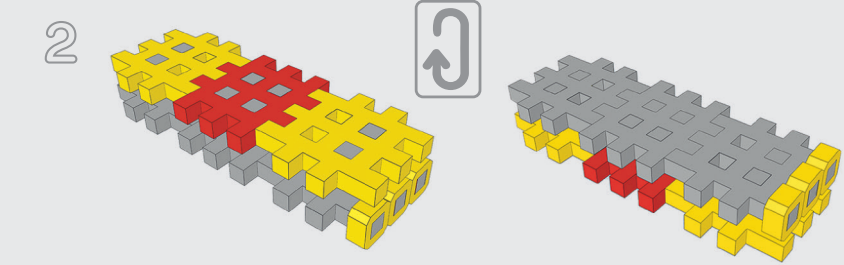

- Yellow 1x4 Technic brick with holes x2
- Red 1x4 Technic brick with holes x1
- Grey 1x4 Technic Technonut x1