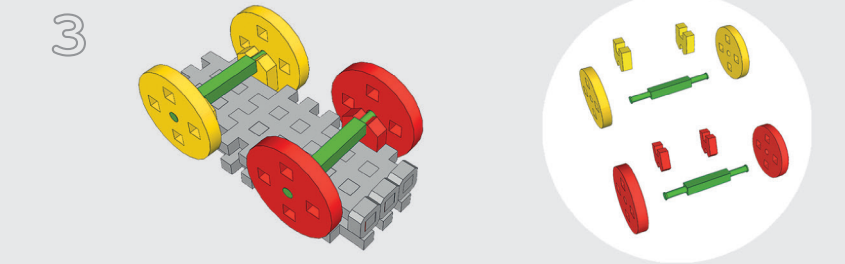

**WAFFLE MIX 100**  
klocki konstrukcyjne /  
construction blocks

- Red 1x4 Technic brick with holes x2
- Yellow 1x4 Technic brick with holes x1
- Yellow 1x2 Technic Technonut x2
- Red 1x2 Technic Technonut x2

- Yellow 1x4 Technic brick with holes x2
- Red 1x4 Technic brick with holes x1
- Grey 1x4 Technic Technonut x1

- Yellow 1x4 Technic wheel with axle x2
- Red 1x4 Technic wheel with axle x2
- Green 1x4 Technic axle x2
- Yellow 1x2 Technic Technonut x2
- Red 1x2 Technic Technonut x2