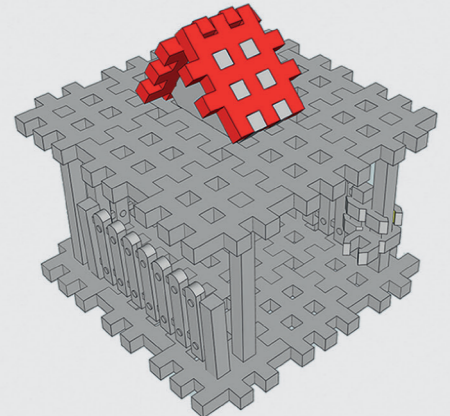

 x7
  x2
  x1
  x1

3

 x2

4

 x1
  x1
  x1
  x1
  x2
  x1

5

 x2
  x3
  x1
  x1
  x1

6

 x22
  x16
  x2

1

 x4
  x5
  x6
  x4
  x6
  x4

2

 x2
  x1
  x1
  x1
  x2
  x1
  x1

3

 x2
  x2
  x1
  x1

4

 x3
  x1
  x3
  x3
  x1

5

**Marioinex**<sup>®</sup>

FABRYKA ZABAWEK

WIEJSKA ZAGRODA /  
FARM

klocki konstrukcyjne /  
construction blocks

- 1
- Dark Brown 1x5 Technic Beam x4
  - Dark Brown 1x3 Technic Beam x3
  - Yellow 1x2 Technic Connector x1
  - Yellow 1x2 Technic Connector x5
  - Yellow 1x5 Technic Beam x5

- Yellow 1x2 Technic Connector x2
  - Yellow 1x2 Technic Connector x7

- 2
- Green 1x4 Technic Round Plate with Hole x1
  - Red 1x4 Technic Round Plate with Hole x1
  - Red 1x4 Technic Round Plate x1
  - Green 1x5 Technic Beam x2
  - Yellow 1x5 Technic Beam x1
  - Red 1x5 Technic Beam x1
  - Yellow 1x5 Technic Beam x1