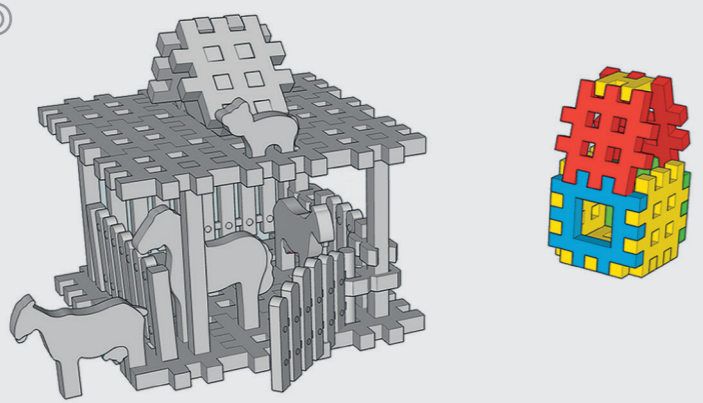

 x7
  x2
  x1
  x1

3

 x2

4

 x1
  x1
  x1
  x1
  x2
  x1

5

 x2
  x3
  x1
  x1
  x1

6

 x22
  x16
  x2

1

 x4
  x5
  x6
  x4
  x6
  x4

2

 x2
  x1
  x1
  x1
  x2
  x1
  x1

3

 x2
  x2
  x1
  x1

4

 x3
  x1
  x3
  x3
  x1

5

**Marioinex**<sup>®</sup>

FABRYKA ZABAWEK

WIEJSKA ZAGRODA /  
FARM

klocki konstrukcyjne /  
construction blocks

- 1
- Dark Brown 1x5 Technic Beam x4
  - Dark Brown 1x3 Technic Beam x3
  - Yellow 1x2 Technic Connector x1
  - Yellow 1x2 Technic Connector x5
  - Yellow 1x5 Technic Beam x5

- Yellow 1x2 Technic Connector x2
  - Yellow 1x2 Technic Connector x7

- 2
- Green 1x4 Technic Round Plate with Hole x1
  - Red 1x4 Technic Round Plate with Hole x1
  - Red 1x4 Technic Round Plate x1
  - Green 1x5 Technic Beam x2
  - Yellow 1x5 Technic Beam x1
  - Red 1x5 Technic Beam x1
  - Yellow 1x5 Technic Beam x1