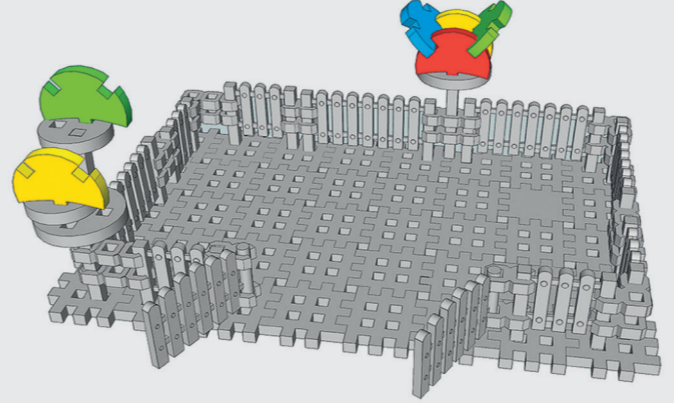

 x22
  x16
  x2

1

 x4
  x5
  x6
  x4
  x6
  x4

2

 x2
  x1
  x1
  x1
  x2
  x1
  x1

3

 x2
  x2
  x1
  x1

4

 x3
  x1
  x3
  x3
  x1

5

**Marioinex**<sup>®</sup>

FABRYKA ZABAWEK

WIEJSKA ZAGRODA /  
FARM

klocki konstrukcyjne /  
construction blocks

- 1
- Dark Brown 1x5 Technic Beam x4
  - Dark Brown 1x3 Technic Beam x3
  - Yellow 1x2 Technic Connector x1
  - Yellow 1x2 Technic Connector x5
  - Yellow 1x5 Technic Beam x5

- Yellow 1x2 Technic Connector x2
  - Yellow 1x2 Technic Connector x7

- 2
- Green 1x4 Technic Round Plate with Hole x1
  - Red 1x4 Technic Round Plate with Hole x1
  - Red 1x4 Technic Round Plate x1
  - Green 1x5 Technic Beam x2
  - Yellow 1x5 Technic Beam x1
  - Red 1x5 Technic Beam x1
  - Yellow 1x5 Technic Beam x1