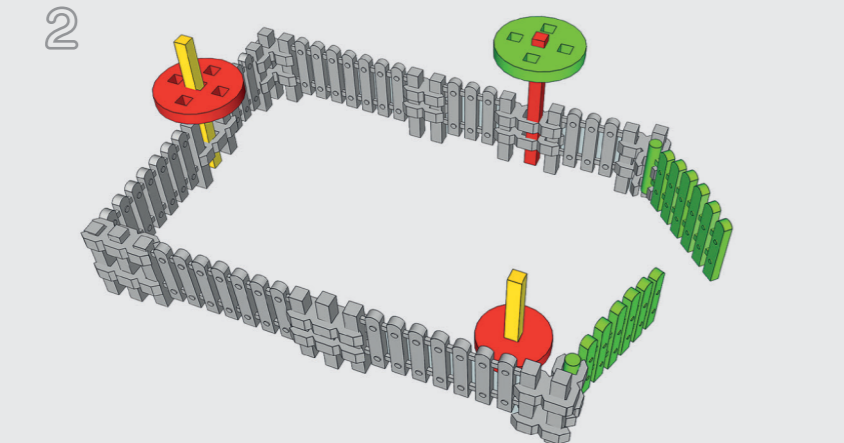

 x22
  x16
  x2

1

 x4
  x5
  x6
  x4
  x6
  x4

2

 x2
  x1
  x1
  x1
  x2
  x1
  x1

3

 x2
  x2
  x1
  x1

4

 x3
  x1
  x3
  x3
  x1

5

**Marioinex**<sup>®</sup>

FABRYKA ZABAWEK

WIEJSKA ZAGRODA /  
FARM

klocki konstrukcyjne /  
construction blocks

- 1
- Dark Brown 1x5 Technic Beam x4
  - Dark Brown 1x3 Technic Beam x3
  - Yellow 1x2 Technic Connector x1
  - Yellow 1x2 Technic Connector x5
  - Yellow 1x5 Technic Beam x5

- Yellow 1x2 Technic Connector x2
  - Yellow 1x2 Technic Connector x7

- 2
- Green 1x4 Technic Round Plate with Hole x1
  - Red 1x4 Technic Round Plate with Hole x1
  - Red 1x4 Technic Round Plate x1
  - Green 1x5 Technic Beam x2
  - Yellow 1x5 Technic Beam x1
  - Red 1x5 Technic Beam x1
  - Yellow 1x5 Technic Beam x1

- Yellow 1x5 Technic Beam x2
  - Blue 1x5 Technic Beam x3
  - Green 1x4 Technic Round Plate with Hole x1
  - Blue 1x4 Technic Round Plate with Hole x1

- 4
- Yellow 1x5 Technic Beam x1
  - Green 1x5 Technic Beam x1
  - Blue 1x5 Technic Beam x2
  - Red 1x4 Technic Round Plate with Hole x1
  - Green 1x4 Technic Round Plate with Hole x1