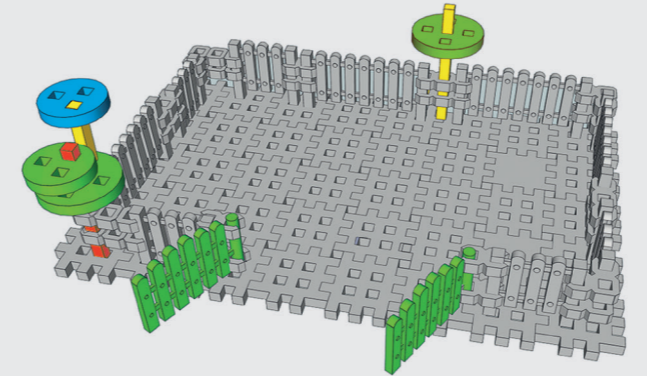

 x22
  x16
  x2

1

 x4
  x5
  x6
  x4
  x6
  x4

2

 x2
  x1
  x1
  x1
  x2
  x1
  x1

3

 x2
  x2
  x1
  x1

4

 x3
  x1
  x3
  x3
  x1

5

**Marioinex**<sup>®</sup>

FABRYKA ZABAWEK

WIEJSKA ZAGRODA /  
FARM

klocki konstrukcyjne /  
construction blocks

- 1
- Dark Brown 1x5 Technic Beam x4
  - Dark Brown 1x3 Technic Beam x3
  - Yellow 1x2 Technic Connector x1
  - Yellow 1x2 Technic Connector x5
  - Yellow 1x5 Technic Beam x5

- Yellow 1x2 Technic Connector x2
  - Yellow 1x2 Technic Connector x7

- 2
- Green 1x4 Technic Round Plate with Hole x1
  - Red 1x4 Technic Round Plate with Hole x1
  - Red 1x4 Technic Round Plate x1
  - Green 1x5 Technic Beam x2
  - Yellow 1x5 Technic Beam x1
  - Red 1x5 Technic Beam x1
  - Yellow 1x5 Technic Beam x1

- Yellow 1x5 Technic Beam x2
  - Blue 1x5 Technic Beam x3
  - Green 1x4 Technic Round Plate with Hole x1
  - Blue 1x4 Technic Round Plate with Hole x1

- 4
- Yellow 1x5 Technic Beam x1
  - Green 1x5 Technic Beam x1
  - Blue 1x5 Technic Beam x2
  - Red 1x4 Technic Round Plate with Hole x1
  - Green 1x4 Technic Round Plate with Hole x1