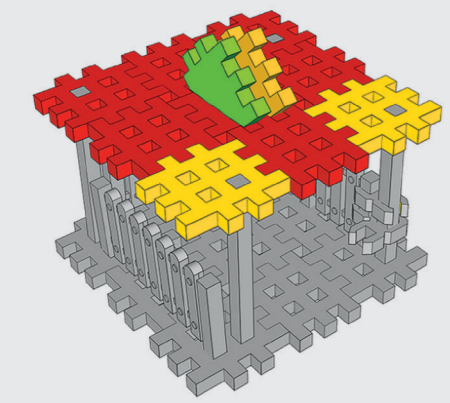

 x7
  x2
  x1
  x1

3

 x2

4

 x1
  x1
  x1
  x1
  x2
  x1

5

 x2
  x3
  x1
  x1
  x1

6

 x22
  x16
  x2

1

 x4
  x5
  x6
  x4
  x6
  x4

2

 x2
  x1
  x1
  x1
  x2
  x1
  x1

3

 x2
  x2
  x1
  x1

4

 x3
  x1
  x3
  x3
  x1

5

**Marioinex**<sup>®</sup>

FABRYKA ZABAWEK

WIEJSKA ZAGRODA /  
FARM

klocki konstrukcyjne /  
construction blocks

- 1
- Dark Brown 1x5 Technic Beam x4
  - Dark Brown 1x3 Technic Beam x3
  - Yellow 1x2 Technic Connector x1
  - Yellow 1x2 Technic Connector x5
  - Yellow 1x5 Technic Beam x5