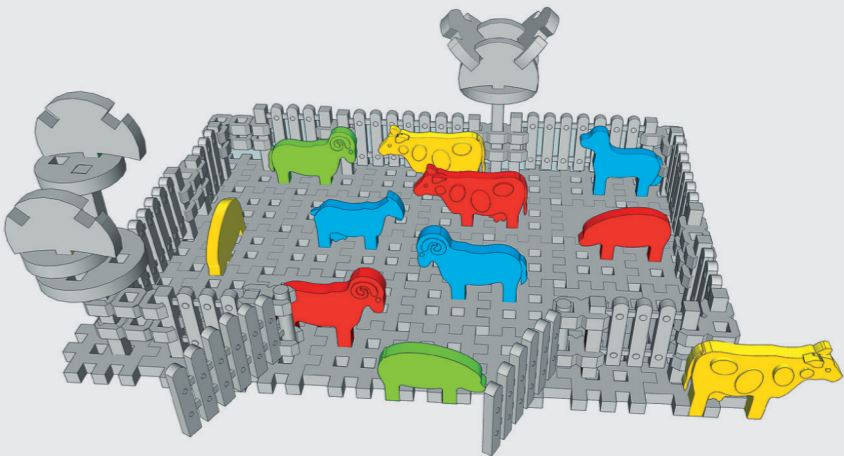

 x22
  x16
  x2

1

 x4
  x5
  x6
  x4
  x6
  x4

2

 x2
  x1
  x1
  x1
  x2
  x1
  x1

3

 x2
  x2
  x1
  x1

4

 x3
  x1
  x3
  x3
  x1

5

**Marioinex**<sup>®</sup>

FABRYKA ZABAWEK

WIEJSKA ZAGRODA /  
FARM

klocki konstrukcyjne /  
construction blocks

- 1
- Dark Brown 1x5 Technic Beam x4
  - Dark Brown 1x3 Technic Beam x3
  - Yellow 1x2 Technic Connector x1
  - Yellow 1x2 Technic Connector x5
  - Yellow 1x5 Technic Beam x5

- Yellow 1x2 Technic Connector x2
  - Yellow 1x2 Technic Connector x7

- 2
- Green 1x4 Technic Round Plate with Hole x1
  - Red 1x4 Technic Round Plate with Hole x1
  - Red 1x4 Technic Round Plate x1
  - Green 1x5 Technic Beam x2
  - Yellow 1x5 Technic Beam x1
  - Red 1x5 Technic Beam x1
  - Yellow 1x5 Technic Beam x1