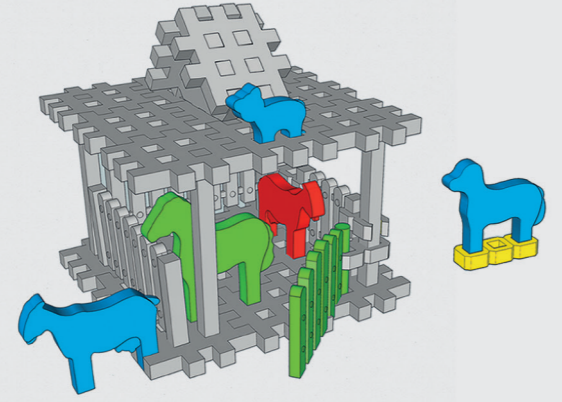

 x7
  x2
  x1
  x1

3

 x2

4

 x1
  x1
  x1
  x1
  x2
  x1

5

 x2
  x3
  x1
  x1
  x1

6

 x22
  x16
  x2

1

 x4
  x5
  x6
  x4
  x6
  x4

2

 x2
  x1
  x1
  x1
  x2
  x1
  x1

3

 x2
  x2
  x1
  x1

4

 x3
  x1
  x3
  x3
  x1

5

**Marioinex**<sup>®</sup>

FABRYKA ZABAWEK

WIEJSKA ZAGRODA /  
FARM

klocki konstrukcyjne /  
construction blocks

- 1
- Dark Brown 1x5 Technic Beam x4
  - Dark Brown 1x3 Technic Beam x3
  - Yellow 1x2 Technic Connector x1
  - Yellow 1x2 Technic Connector x5
  - Yellow 1x5 Technic Beam x5