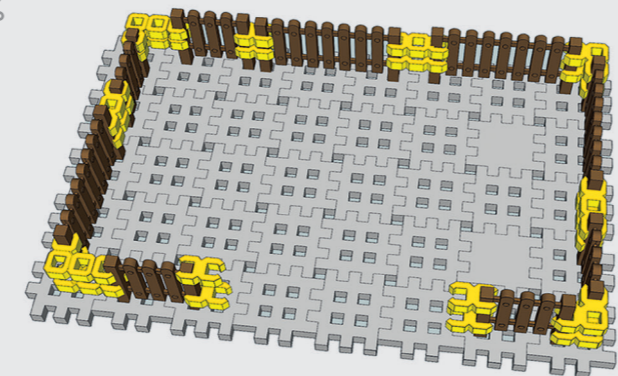

 x7
  x2
  x1
  x1

3

 x2

4

 x1
  x1
  x1
  x1
  x2
  x1

5

 x2
  x3
  x1
  x1
  x1

6

 x22
  x16
  x2

1

 x4
  x5
  x6
  x4
  x6
  x4

2

 x2
  x1
  x1
  x1
  x2
  x1
  x1

3

 x2
  x2
  x1
  x1

4

 x3
  x1
  x3
  x3
  x1

5

**Marioinex**<sup>®</sup>

FABRYKA ZABAWEK

WIEJSKA ZAGRODA /  
FARM

klocki konstrukcyjne /  
construction blocks

- 1
- Dark Brown 1x5 Technic Beam x4
  - Dark Brown 1x3 Technic Beam x3
  - Yellow 1x2 Technic Connector x1
  - Yellow 1x2 Technic Connector x5
  - Yellow 1x5 Technic Beam x5

- Yellow 1x2 Technic Connector x2
  - Yellow 1x2 Technic Connector x7

- 2
- Green 1x4 Technic Round Plate with Hole x1
  - Red 1x4 Technic Round Plate with Hole x1
  - Red 1x4 Technic Round Plate x1
  - Green 1x5 Technic Beam x2
  - Yellow 1x5 Technic Beam x1
  - Red 1x5 Technic Beam x1
  - Yellow 1x5 Technic Beam x1