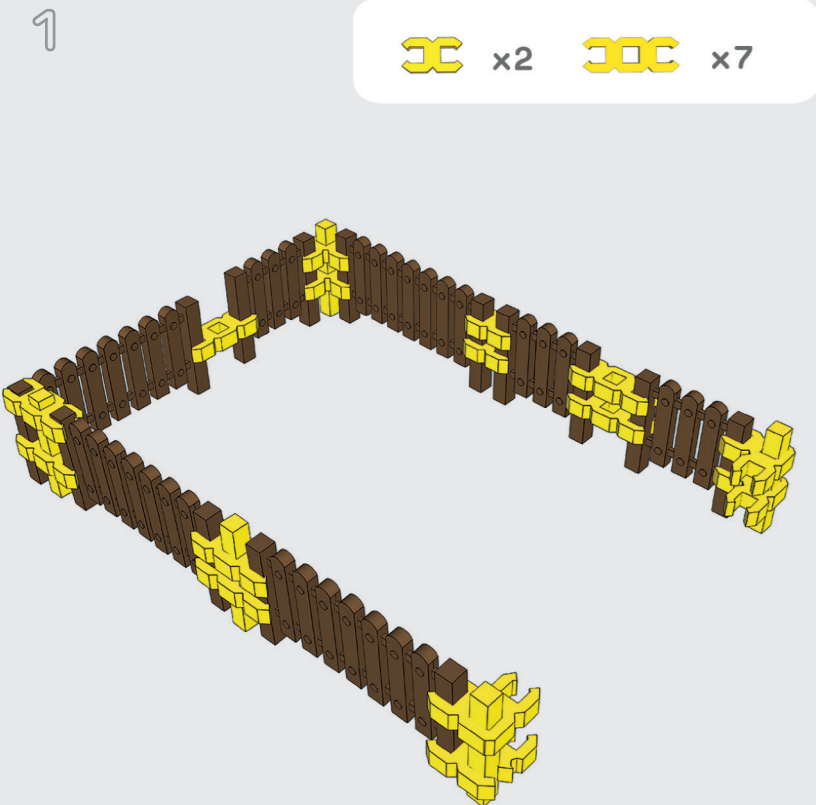

 x22
  x16
  x2

1

 x4
  x5
  x6
  x4
  x6
  x4

2

 x2
  x1
  x1
  x1
  x2
  x1
  x1

3

 x2
  x2
  x1
  x1

4

 x3
  x1
  x3
  x3
  x1

5

**Marioinex**<sup>®</sup>

FABRYKA ZABAWEK

WIEJSKA ZAGRODA /  
FARM

klocki konstrukcyjne /  
construction blocks

- 1
- Dark Brown 1x5 Technic Beam x4
  - Dark Brown 1x3 Technic Beam x3
  - Yellow 1x2 Technic Connector x1
  - Yellow 1x2 Technic Connector x5
  - Yellow 1x5 Technic Beam x5

- Yellow 1x2 Technic Connector x2
  - Yellow 1x2 Technic Connector x7

- 2
- Green 1x4 Technic Round Plate with Hole x1
  - Red 1x4 Technic Round Plate with Hole x1
  - Red 1x4 Technic Round Plate x1
  - Green 1x5 Technic Beam x2
  - Yellow 1x5 Technic Beam x1
  - Red 1x5 Technic Beam x1
  - Yellow 1x5 Technic Beam x1

- Yellow 1x5 Technic Beam x2
  - Blue 1x5 Technic Beam x3
  - Green 1x4 Technic Round Plate with Hole x1
  - Blue 1x4 Technic Round Plate with Hole x1

- 4
- Yellow 1x5 Technic Beam x1
  - Green 1x5 Technic Beam x1
  - Blue 1x5 Technic Beam x2
  - Red 1x4 Technic Round Plate with Hole x1
  - Green 1x4 Technic Round Plate with Hole x1