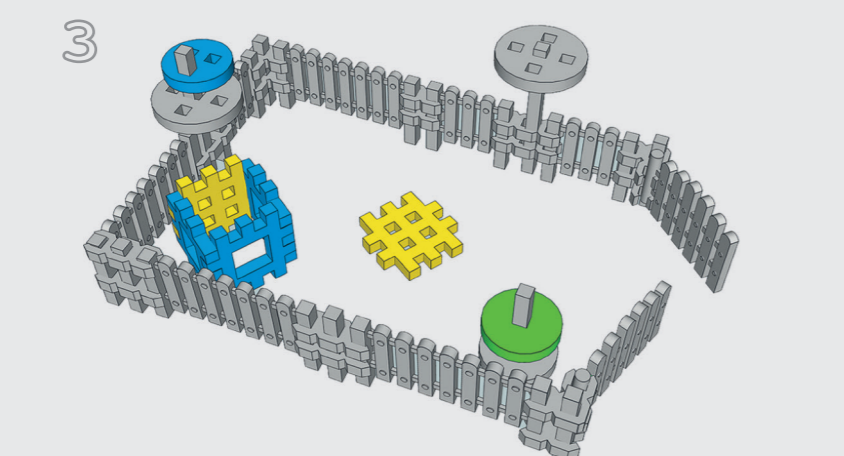

 x3
  x1
  x3
  x3
  x1

5

**Marioinex**<sup>®</sup>

FABRYKA ZABAWEK

WIEJSKA ZAGRODA /  
FARM

klocki konstrukcyjne /  
construction blocks

- 1
- Dark Brown 1x5 Technic Beam x4
  - Dark Brown 1x3 Technic Beam x3
  - Yellow 1x2 Technic Connector x1
  - Yellow 1x2 Technic Connector x5
  - Yellow 1x5 Technic Beam x5

- Yellow 1x2 Technic Connector x2
  - Yellow 1x2 Technic Connector x7

- 2
- Green 1x4 Technic Round Plate with Hole x1
  - Red 1x4 Technic Round Plate with Hole x1
  - Red 1x4 Technic Round Plate x1
  - Green 1x5 Technic Beam x2
  - Yellow 1x5 Technic Beam x1
  - Red 1x5 Technic Beam x1
  - Yellow 1x5 Technic Beam x1

- Yellow 1x5 Technic Beam x2
  - Blue 1x5 Technic Beam x3
  - Green 1x4 Technic Round Plate with Hole x1
  - Blue 1x4 Technic Round Plate with Hole x1

- 4
- Yellow 1x5 Technic Beam x1
  - Green 1x5 Technic Beam x1
  - Blue 1x5 Technic Beam x2
  - Red 1x4 Technic Round Plate with Hole x1
  - Green 1x4 Technic Round Plate with Hole x1

- Yellow 1x5 Technic Beam x1
  - Green 1x5 Technic Beam x1
  - Green 1x4 Technic Round Plate with Hole x1
  - Blue 1x4 Technic Round Plate with Hole x1
  - Blue 1x4 Technic Round Plate with Hole x1

- 6
- Red 1x5 Technic Beam x2
  - Yellow 1x5 Technic Beam x2
  - Yellow 1x5 Technic Beam x2
  - Yellow 1x5 Technic Beam x1
  - Yellow 1x5 Technic Beam x1